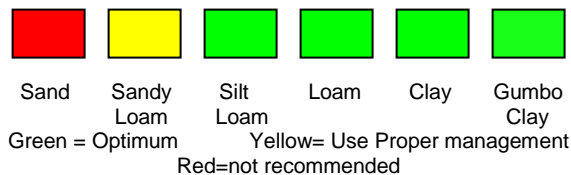

Technical Information Sheet

Agronomic Traits

Relative Maturity:	4.4
Growth Habit:	Indeterminate
Herbicide Tolerant Trait:	RR
Flower Color:	Purple
Pubescence:	LtT
Pod Color:	Brown
Hilum Color:	Black
Canopy Type:	Medium Bush
Relative Plant Height:	Tall
Row Width:	All
Approximate Seed Per Pound:	3000

Performance on Soil Types

Seeding Rates

Row Width	38"	30"	15"	7.5"
Seeds/Acre x 1000	130	140	150	180
Seeds/Row Ft	9.5	8.0	4.3	2.6

Agronomic Ratings

0 = inferior; 5 = moderate; 10 = excellent

Shatter Resistance:	8.5
Standability:	7.0
Emergence:	8.0